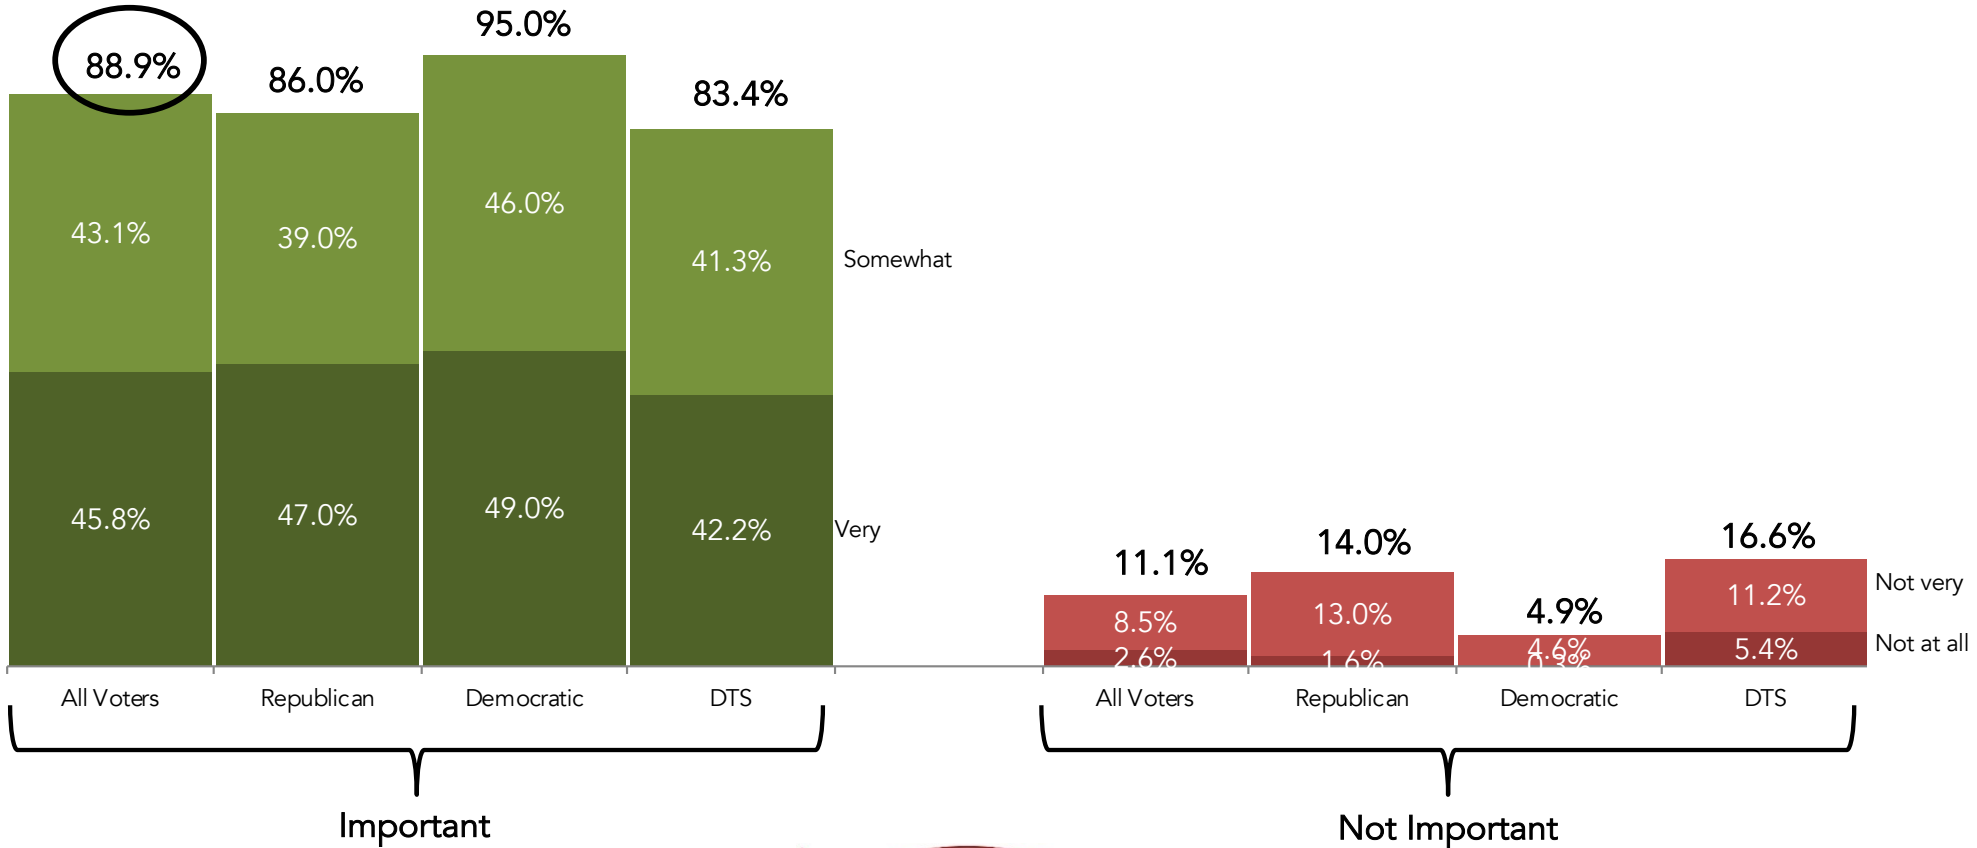

From Thursday, October 10 through Monday, October 14, 2019 J. Wallin Opinion Research conducted an online survey of voters throughout the State of California.

We interviewed 800 respondents and our sample is stratified, meaning that the demographic composition of our results matches the demographic composition of the region and turnout model that we surveyed.

J. Wallin Opinion Research performs research on behalf of business, government and political clients.

Top Issues

Cost of living in California

Is the most important issue to California voters

Question: Please rank the importance of the following issues that are prominent in California. Rearrange the list by tapping on the topic and sliding the most important issue to the top and the least important issue to the bottom.

Top five issues:

Ranked by political party

Question: Please rank the importance of the following issues that are prominent in California. Rearrange the list by tapping on the topic and sliding the most important issue to the top and the least important issue to the bottom.

Homelessness

Nearly 9 out of 10 (88.9%) voters say it is important

That homelessness is one of the top two priorities of California's Governor

Question: How important do you feel that fixing homelessness is to be one of the top two priorities of California's Governor?