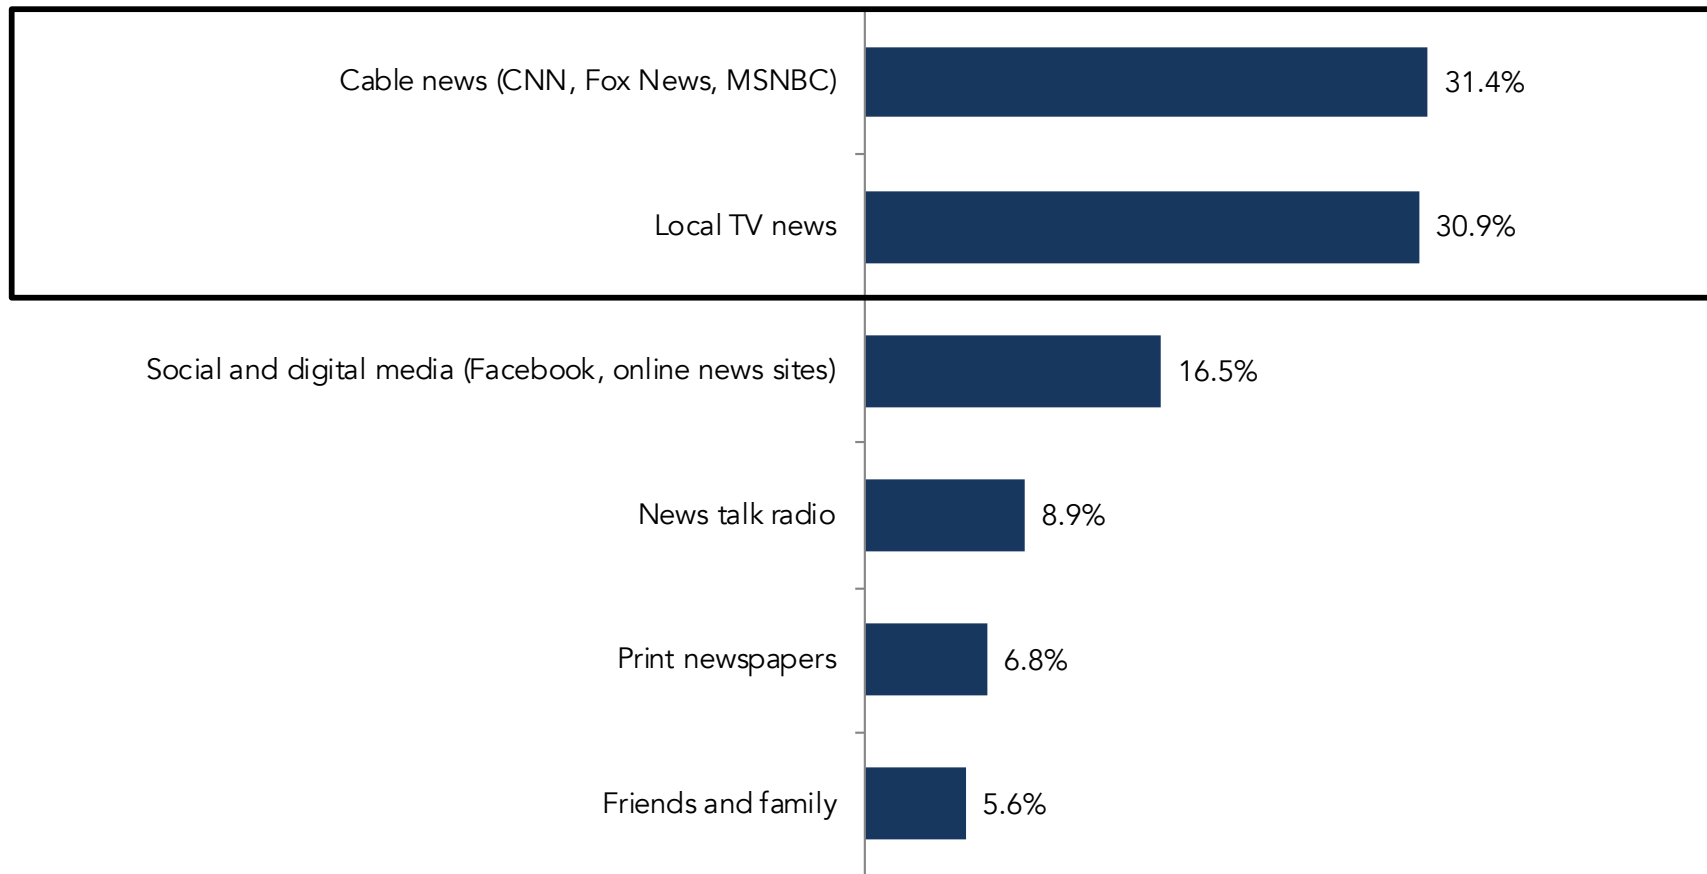

Cable news channels and local TV

Are the top media sources for political news

Question: From which one of the following media sources are you most likely to hear political news first?