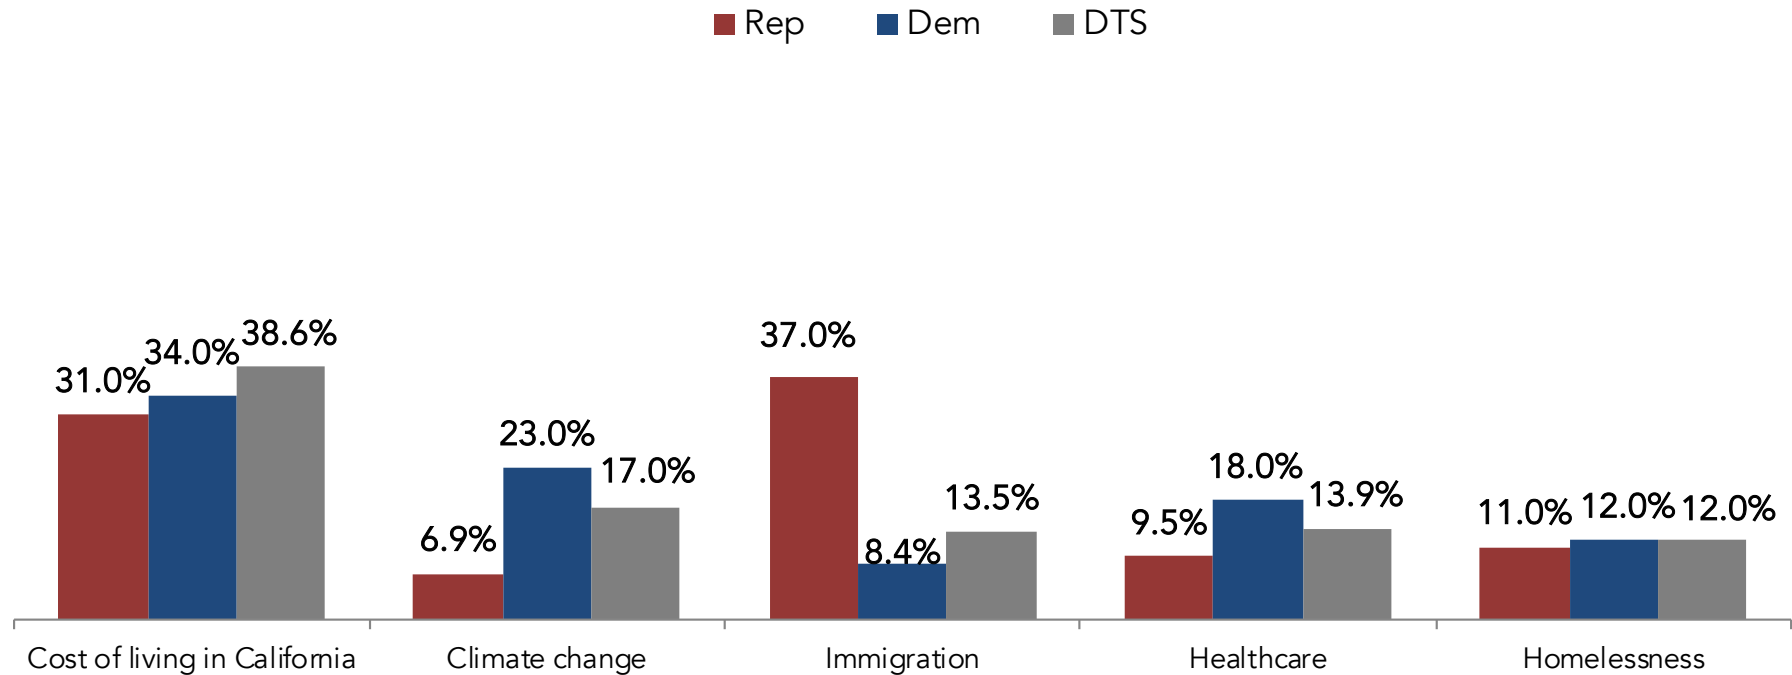

From Thursday, October 10 through Monday, October 14, 2019 J. Wallin Opinion Research conducted an online survey of voters throughout the State of California.

We interviewed 800 respondents and our sample is stratified, meaning that the demographic composition of our results matches the demographic composition of the region and turnout model that we surveyed.

J. Wallin Opinion Research performs research on behalf of business, government and political clients.

Top Issues

Cost of living in California

Is the most important issue to California voters

Question: Please rank the importance of the following issues that are prominent in California. Rearrange the list by tapping on the topic and sliding the most important issue to the top and the least important issue to the bottom.

Top five issues:

Ranked by political party

Question: Please rank the importance of the following issues that are prominent in California. Rearrange the list by tapping on the topic and sliding the most important issue to the top and the least important issue to the bottom.